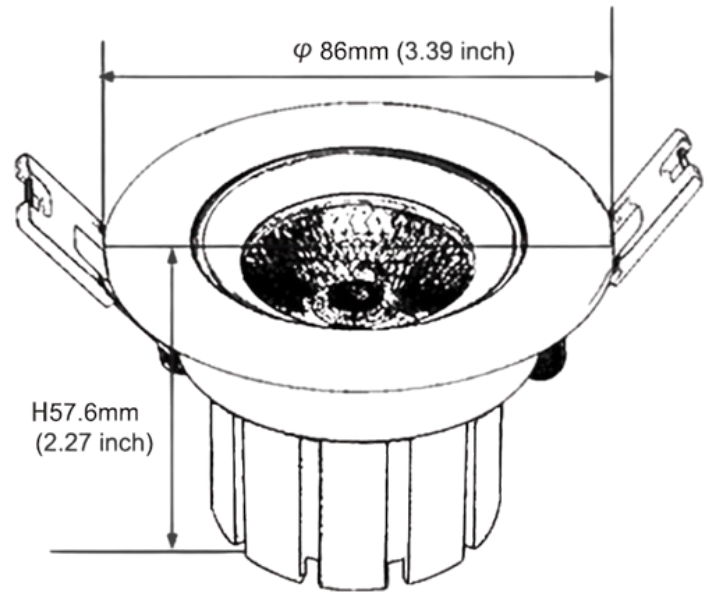

## FEATURES

- PWM Dimmable
- Tilttable
- Input 24V DC
- 8 Watts
- >90 CRI (Ra)
- Recessed Mounted
- White Finish
- 38° Beam Angle
- Easy Connect Lighting System
- Safe Plug and Play Connection
- CE and ROHS Compliant
- Linkable

## SPECIFICATIONS

Product Number	3170-Pivot-8W24V-CCT
Color Temperature (xK)	2700K (2.7K) 6000K (6K)
Power Consumption (W)	8 Watts
Input Voltage	24V DC
Light Source	COB LED
Lumens	720lm
CRI	Ra>90
Beam Angle	38°C
Material	Plastic Coated Aluminum
Fixture Trim Color	White
Tiltable	Yes
Dimming	PWM Dimmable
Cut Out	66mm
Dimensions	86mm X 57.6mm
IP Grade	IP44
Environment	Indoor use
Operation Temperature	Max Ta = 45°C
Certification	CE and ROHS
Lifespan	50,000 hrs

### DIMENSIONS

2-Way Y Splitter

Lights Require DC-24V Power Supply