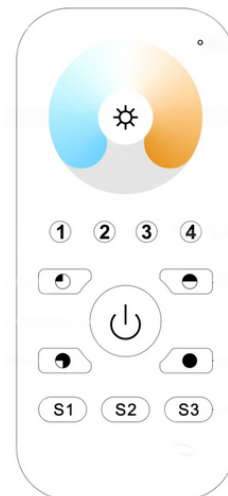

# LOVO™ PIVOT LED RECESSED LIGHT

Item Number: 3170-Pivot-8W24V-CCT

Plug-and-Play Lovo LED recessed tunable down lights are an easy-to-use, cost effective solution for Exhibits and Commercial applications, brightening up retail displays, work areas, or any space where recessed lighting is required! Easy plug-and-play technology combined with color temperature controller, offers selectable white tuning and High CRI. By using less raw materials than conventional fixtures makes these fixtures environmentally friendly.

## FEATURES

- PWM Dimmable
- Tilttable
- Input 24V DC
- 8 Watts
- >90 CRI (Ra)
- Recessed Mounted
- White Finish
- 38° Beam Angle
- Easy Connect Lighting System
- Safe Plug and Play Connection
- CE and ROHS Compliant
- Linkable

# LOVO™ PIVOT LED RECESSED LIGHT

Item Number: 3170-Pivot-8W24V-CCT

## SPECIFICATIONS

Product Number	3170-Pivot-8W24V-CCT
Color Temperature (xK)	2700K (2.7K) 6000K (6K)
Power Consumption (W)	8 Watts
Input Voltage	24V DC
Light Source	COB LED
Lumens	720lm
CRI	Ra>90
Beam Angle	38°C
Material	Plastic Coated Aluminum
Fixture Trim Color	White
Tiltable	Yes
Dimming	PWM Dimmable
Cut Out	66mm
Dimensions	86mm X 57.6mm
IP Grade	IP44
Environment	Indoor use
Operation Temperature	Max Ta = 45°C
Certification	CE and ROHS
Lifespan	50,000 hrs