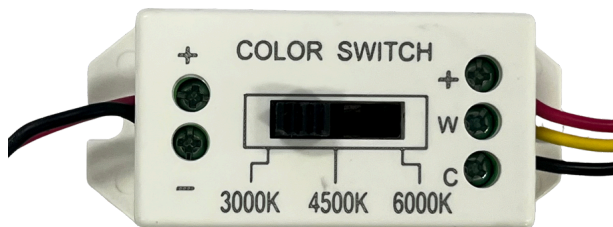

CONTROLLER OPTIONS

1. Manual Tunable Switch