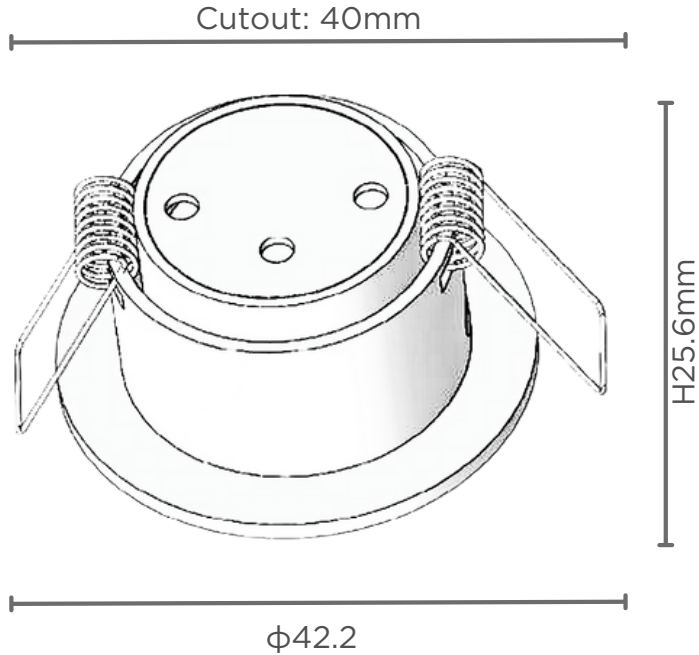

FEATURES

- PWM Dimmable
- Tiltable
- Input 24V DC
- 3 Watts
- >90 CRI (Ra)
- Recessed Mounted
- White Finish
- 60° Beam Angle
- Easy Connect Lighting System
- Safe Plug and Play Connection
- CE and ROHS Compliant
- Linkable

CONTROLLER OPTIONS

1. Manual Tunable Switch

2. RF + Bluetooth CCT/Tunable controller Kit

LOVO™ MINI LED RECESSED LIGHT

Item Number: 3170-Mini-3W24V-CCT

Prism
Lighting Group

SPECIFICATIONS

Product Number	3170-Mini-3W24V-CCT
Color Temperature (xK)	2700K (2.7K) 6000K (6K)
Power Consumption (W)	3 Watts
Input Voltage	24V DC
Light Source	COB LED
Lumens	270lm
CRI	Ra>90
Beam Angle	60°C
Material	Plastic Coated Aluminum
Fixture Trim Color	White
Tiltable	Yes
Dimming	PWM Dimmable
Cut Out	40mm
Dimensions	42.2mm X 25.6mm
IP Grade	IP44
Environment	Indoor use
Operation Temperature	Max Ta = 45°C
Certification	CE and ROHS
Lifespan	50,000 hrs

FINISH COLOR

DIMENSIONS

- LINKABLE
MAX. 6PCS
- SAFE VOLTAGE
- PWM DIMMABLE
- 5 YEAR
WARRANTY
- IP44 RATED
- ENERGY
EFFICIENT
- INDOOR
- PATENT
PENDING
- SMART
COMPATIBLE
-

2-Way Y Splitter

Lights Require DC-24V Power Supply