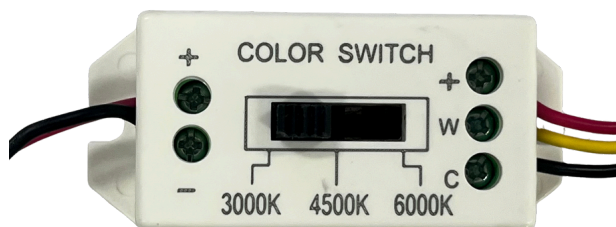

LOVO™ MINI LED RECESSED LIGHT

Item Number: 3170-Mini-3W24V-CCT

Prism
Lighting Group

Plug-and-Play Lovo LED recessed tunable down lights are an easy-to-use, cost effective solution for Exhibits and Commercial applications, brightening up retail displays, work areas, or any space where recessed lighting is required! Easy plug-and-play technology combined with color temperature controller, offers selectable white tuning and High CRI. By using less raw materials than conventional fixtures makes these fixtures environmentally friendly.

FEATURES

- PWM Dimmable
- Tiltable
- Input 24V DC
- 3 Watts
- >90 CRI (Ra)
- Recessed Mounted
- White Finish
- 60° Beam Angle
- Easy Connect Lighting System
- Safe Plug and Play Connection
- CE and ROHS Compliant
- Linkable

CONTROLLER OPTIONS

1. Manual Tunable Switch

2. RF + Bluetooth CCT/Tunable controller Kit

LOVO™ MINI LED RECESSED LIGHT

Item Number: 3170-Mini-3W24V-CCT

Prism
Lighting Group

SPECIFICATIONS

Product Number	3170-Mini-3W24V-CCT
Color Temperature (xK)	2700K (2.7K) 6000K (6K)
Power Consumption (W)	3 Watts
Input Voltage	24V DC
Light Source	COB LED
Lumens	270lm
CRI	Ra>90
Beam Angle	60°C
Material	Plastic Coated Aluminum
Fixture Trim Color	White
Tiltable	Yes
Dimming	PWM Dimmable
Cut Out	40mm
Dimensions	42.2mm X 25.6mm
IP Grade	IP44
Environment	Indoor use
Operation Temperature	Max Ta = 45°C
Certification	CE and ROHS
Lifespan	50,000 hrs

FINISH COLOR

DIMENSIONS

- LINKABLE
MAX. 6PCS
- SAFE VOLTAGE
- PWM DIMMABLE
- 5 YEAR
WARRANTY
- IP44 RATED
- ENERGY
EFFICIENT
- INDOOR
- PATENT
PENDING
- SMART
COMPATIBLE
-

2-Way Y Splitter

Lights Require DC-24V Power Supply