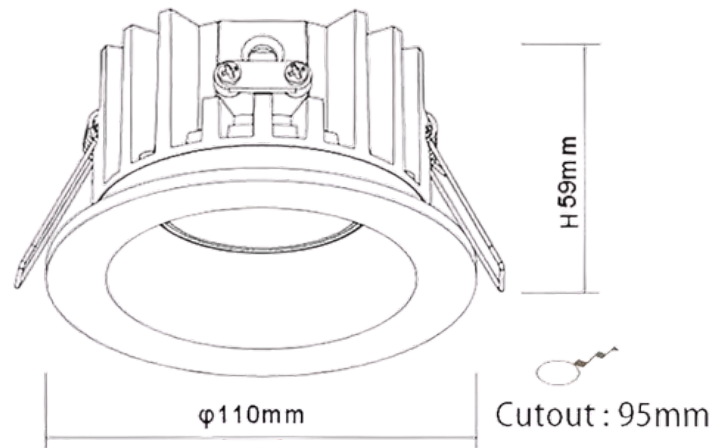

## FEATURES

- PWM Dimmable
- Not Tiltable
- Input 24V DC
- 12 Watts
- >90 CRI (Ra)
- Recessed Mounted
- White Finish
- 60° Beam Angle
- Easy Connect Lighting System
- Safe Plug and Play Connection
- CE and ROHS Compliant
- Linkable

## SPECIFICATIONS

Product Number	3170-Brute-12W24V-CCT
Color Temperature (xK)	2700K (2.7K) 6000K (6K)
Power Consumption (W)	12 Watts
Input Voltage	24V DC
Light Source	COB LED
Lumens	1080lm
CRI	Ra>90
Beam Angle	60°C
Material	Plastic Coated Aluminum
Fixture Trim Color	White
Tiltable	No
Dimming	PWM Dimmable
Cut Out	95mm
Dimensions	110mm X 59mm
IP Grade	IP65
Environment	Indoor / Outdoor use
Operation Temperature	Max Ta = 45°C
Certification	CE and ROHS
Lifespan	50,000 hrs

### DIMENSIONS

2-Way Y Splitter

Lights Require DC-24V Power Supply