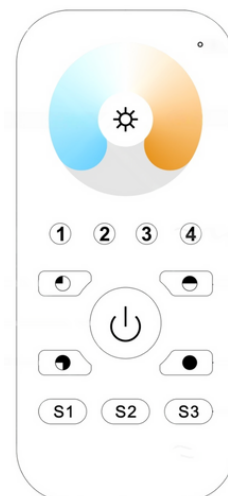

2. RF + Bluetooth CCT/Tunable controller Kit