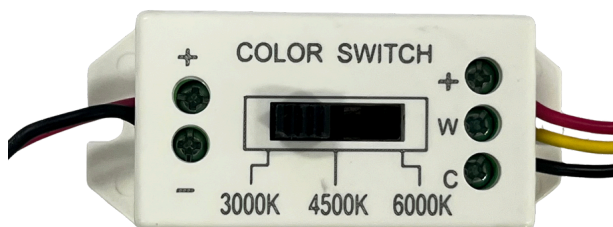

CONTROLLER OPTIONS

1. Manual Tunable Switch