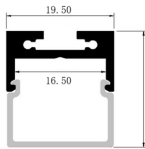

Item #6100-AP-SM-2119ABC
 Aluminum Led Profile With Frosted Cover
A- Round Frosted Lens Profile
 .77" W x .79" H x 8ft
 19.5mm W x 19.95mm H x 2400mm L

B- Square Frosted Lens Profile
 .77" W x .83" H x 8ft
 19.5mm W x 21.05mm H x 2400mm L

C-Rectangle Frosted Lens Profile
 .77" W x 1.42" H x 8ft
 19.5mm W x 36.07mm H x 2400mm L
 C/W 2 End Caps and 2 Clips

LOVO™ FC "FAST CONNECT" CABLE SYSTEM (Please see individual spec sheets for accessory details)