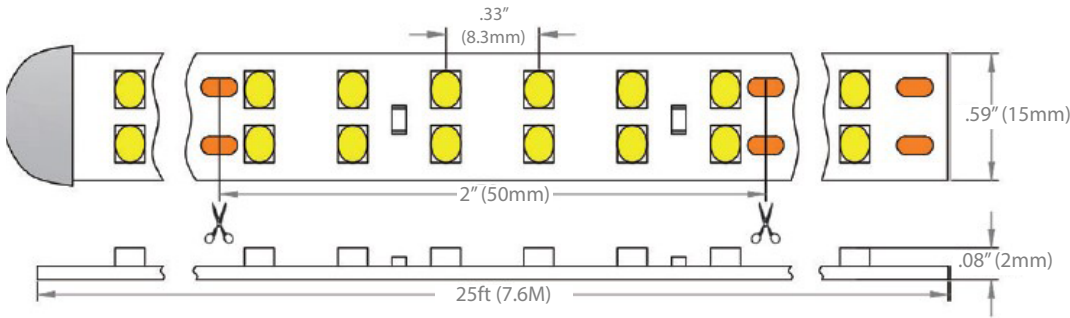

5.8W/FT LOVO™FLEX DOUBLE ROW LED FLEXIBLE TAPE LIGHTING

Client:

Project:

Type:

Order Code:

Quantity:

Lovo™Flex offers exciting LED Lighting Options for your design, from accent lighting to compelling action lighting to make your image stand out from the crowd! It provides an affordable, low energy consumption solution where stability and longevity are paramount. Manufactured with top-tier authentic premium Epistar LED chips, the SMD 2835 LED Flexible Tape Lighting is built to last. In addition to low energy consumption, these strips operate at a low temperature which means they can be used just about anywhere. They are designed for interior and exterior use and are able to bend and twist in just about any direction imaginable

SPECIFICATIONS

Product Number	6040-FLDR-5.8W24V-xxK
Voltage	24VDC
Length	20Ft (6M) or 100Ft (30M)
Color Temperature	2700K, 3000K, 3500K, 4000K, or 6000K
Wattage	5.8 Watts/Ft / 19.2 Watts/M
Lumens	2700K - 634lm/Ft / 2080lm/M (Warmer White) 3000K - 640lm/Ft / 2100lm/M (Warm White) 3500K - 644lm/Ft / 2110lm/M (Warm White) 4000K - 646lm/Ft / 2120lm/M (Natural White) 6000K - 672lm/Ft / 2200lm/M (Pure White)
Maximum Run	25 Ft / 7.6 M
Beam Angle	120 degree
Dimming	Yes
Material	White PCB, Copper Strip, Tesa® Tape Backing
Cuttability	Every 2" (50mm)
IP Rating	IP43 or IP67 (other IP options Available Upon Request)
Dimensions	15mm (.59mm)W x 2mm (.08")H x Reel Length
Switching	Hardwire or Plug-in
Mounting	Attached Tesa® Tape or Extrusions
LED Type & Size	Premium Epistar 2835
LED Qty	72 LEDs/ft / 240 LEDs/M
Rated Life	50,000 Hours
Warranty	5 Years
Certifications	cULus 469399

5.8W/FT LOVO™ FLEX DOUBLE ROW LED FLEXIBLE TAPE LIGHTING

DIMENSIONS

ORDER CODES

6040-FLDR-5.8W24V- -

Color Temp:
 27K = 2700K
 30K = 3000K
 35K = 3500K
 4K = 4000K
 6K = 6000K

IP:
 IP43
 IP67

RELATED PRODUCTS