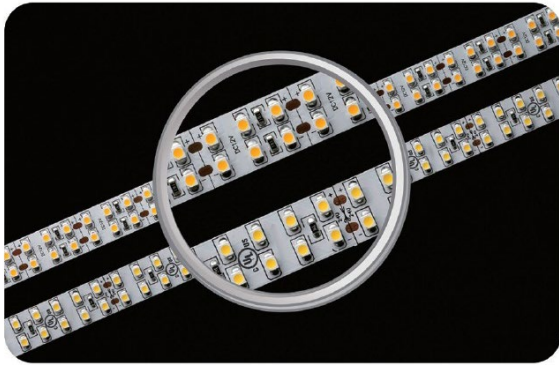

5.8W/FT LOVO™FLEX DOUBLE ROW LED FLEXIBLE TAPE LIGHTING

Client:

Project:

Type:

Order Code:

Quantity:

Lovo™Flex offers exciting LED Lighting Options for your design, from accent lighting to compelling action lighting to make your image stand out from the crowd! It provides an affordable, low energy consumption solution where stability and longevity are paramount. Manufactured with top-tier authentic premium Epistar LED chips, the SMD 2835 LED Flexible Tape Lighting is built to last. In addition to low energy consumption, these strips operate at a low temperature which means they can be used just about anywhere. They are designed for interior and exterior use and are able to bend and twist in just about any direction imaginable

SPECIFICATIONS

Product Number	6040-FLDR-5.8W24V-xxK
Voltage	24VDC
Length	20Ft (6M) or 100Ft (30M)
Color Temperature	2700K, 3000K, 3500K, 4000K, or 6000K
Wattage	5.8 Watts/Ft / 19.2 Watts/M
Lumens	2700K - 634lm/Ft / 2080lm/M (Warmer White) 3000K - 640lm/Ft / 2100lm/M (Warm White) 3500K - 644lm/Ft / 2110lm/M (Warm White) 4000K - 646lm/Ft / 2120lm/M (Natural White) 6000K - 672lm/Ft / 2200lm/M (Pure White)
Maximum Run	25 Ft / 7.6 M
Beam Angle	120 degree
Dimming	Yes
Material	White PCB, Copper Strip, Tesa® Tape Backing
Cuttability	Every 2" (50mm)
IP Rating	IP43 or IP67 (other IP options Available Upon Request)
Dimensions	15mm (.59mm)W x 2mm (.08")H x Reel Length
Switching	Hardwire or Plug-in
Mounting	Attached Tesa® Tape or Extrusions
LED Type & Size	Premium Epistar 2835
LED Qty	72 LEDs/ft / 240 LEDs/M
Rated Life	50,000 Hours
Warranty	5 Years
Certifications	cULus 469399

5.8W/FT LOVO™ FLEX DOUBLE ROW LED FLEXIBLE TAPE LIGHTING

DIMENSIONS

ORDER CODES

6040-FLDR-5.8W24V- -

Color Temp:
 27K = 2700K
 30K = 3000K
 35K = 3500K
 4K = 4000K
 6K = 6000K

IP:
 IP43
 IP67

RELATED PRODUCTS