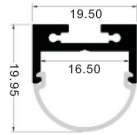

SPECIFICATIONS

Product Number	6040-FLDR-5.8W24V-xxK
Voltage	24VDC
Length	20Ft (6M) or 100Ft (30M)
Color Temperature	2700K, 3000K, 3500K, 4000K, or 6000K
Wattage	5.8 Watts/Ft / 19.2 Watts/M
Lumens	2700K - 634lm/Ft / 2080lm/M (Warmer White) 3000K - 640lm/Ft / 2100lm/M (Warm White) 3500K - 644lm/Ft / 2110lm/M (Warm White) 4000K - 646lm/Ft / 2120lm/M (Natural White) 6000K - 672lm/Ft / 2200lm/M (Pure White)
Maximum Run	25 Ft / 7.6 M
Beam Angle	120 degree
Dimming	Yes
Material	White PCB, Copper Strip, Tesa® Tape Backing
Cuttability	Every 2" (50mm)
IP Rating	IP43 or IP67 (other IP options Available Upon Request)
Dimensions	15mm (.59mm)W x 2mm (.08")H x Reel Length
Switching	Hardwire or Plug-in
Mounting	Attached Tesa® Tape or Extrusions
LED Type & Size	Premium Epistar 2835
LED Qty	72 LEDs/ft / 240 LEDs/M
Rated Life	50,000 Hours
Warranty	5 Years
Certifications	cULus 469399

Item #6100-AP-SM-2119ABC
 Aluminum Led Profile With Frosted Cover
A- Round Frosted Lens Profile
 .77" W x .79" H x 8ft
 19.5mm W x 19.95mm H x 2400mm L

B- Square Frosted Lens Profile
 .77" W x .83" H x 8ft
 19.5mm W x 21.05mm H x 2400mm L

C-Rectangle Frosted Lens Profile
 .77" W x 1.42" H x 8ft
 19.5mm W x 36.07mm H x 2400mm L
 C/W 2 End Caps and 2 Clips

LOVO™ FC "FAST CONNECT" CABLE SYSTEM (Please see individual spec sheets for accessory details)