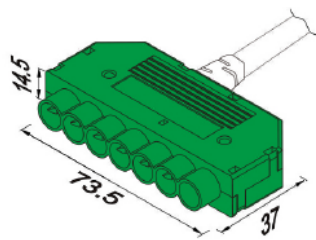

# LOVO™FC “FAST CONNECT” CABLE SYSTEM

Prism Lighting Group™ introduces the new and improved LOVO™FC Fast Connect Cable System for LED lighting. The FC Fast Connect Cable System offers a secure cabling connection system, using barrel end caps that are designed to be chased through the tightest openings. It has a single standardized plug design to avoid any mix-up, offering seamless Plug N' Play connections from LED light fixture to power supply and various LED controllers. The LOVO FC Cable System works with voltage range from 1 - 24Vdc and has the ability to handle more power than traditional low voltage barrel design connectors used in the industry. There are no limitations to lighting configurations!

6-way distributor(1way closed)

2-way distributor

Mini female socket

Mini male plug

Build-in socket

\*Dimensions are in Metric (mm/Milimeters)

### FC MALE TO RAW WIRE BARREL CONNECTORS

Lengths	<b>4" (100mm)</b>	<b>1 Ft (300mm)</b>
Product Number	<b>8100-FC-M-2C-4in</b>	<b>8100-FC-M-2C-1ft</b>
Type	FC-Male Connector	FC-Male Connector
Voltage Range	1-24V	1-24V
Amps	6 Amps Maximum	6 Amps Maximum
Barrel End Dimension	1.75"L x .3"Dia	1.75"L x .3"Dia

### MALE TO FEMALE EXTENSION CONNECTOR CABLES

Lengths	<b>3ft (1M)</b>	<b>6.5ft (2M)</b>
Product Number	<b>8100-FC-EXT-2C-3ft</b>	<b>8100-FC-EXT-2C-6.5ft</b>
Type	Extension Cables	Extension Cables
Voltage Range	1-24V	1-24V
Amps	6 Amps Maximum	6 Amps Maximum
Barrel End Dimension	M- 1.75"L x .3"Dia F -12.3"L x .4"Dia	M- 1.75"L x .3"Dia F -12.3"L x .4"Dia