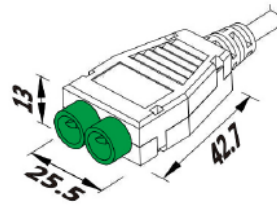

# LOVO™FC “FAST CONNECT” CABLE SYSTEM

Prism Lighting Group™ introduces the new and improved LOVO™FC Fast Connect Cable System for LED lighting. The FC Fast Connect Cable System offers a secure cabling connection system, using barrel end caps that are designed to be chased through the tightest openings. It has a single standardized plug design to avoid any mix-up, offering seamless Plug N' Play connections from LED light fixture to power supply and various LED controllers. The LOVO FC Cable System works with voltage range from 1 - 24Vdc and has the ability to handle more power than traditional low voltage barrel design connectors used in the industry. There are no limitations to lighting configurations!

6-way distributor(1way closed)

2-way distributor

Mini female socket

Mini male plug

Build-in socket

\*Dimensions are in Metric (mm/Milimeters)

### FC MALE TO RAW WIRE BARREL CONNECTORS

Lengths	<b>4" (100mm)</b>	<b>1 Ft (300mm)</b>
Product Number	<b>8100-FC-M-2C-4in</b>	<b>8100-FC-M-2C-1ft</b>
Type	FC-Male Connector	FC-Male Connector
Voltage Range	1-24V	1-24V
Amps	6 Amps Maximum	6 Amps Maximum
Barrel End Dimension	1.75"L x .3"Dia	1.75"L x .3"Dia

### MALE TO FEMALE EXTENSION CONNECTOR CABLES

Lengths	<b>3ft (1M)</b>	<b>6.5ft (2M)</b>
Product Number	<b>8100-FC-EXT-2C-3ft</b>	<b>8100-FC-EXT-2C-6.5ft</b>
Type	Extension Cables	Extension Cables
Voltage Range	1-24V	1-24V
Amps	6 Amps Maximum	6 Amps Maximum
Barrel End Dimension	M- 1.75"L x .3"Dia F -12.3"L x .4"Dia	M- 1.75"L x .3"Dia F -12.3"L x .4"Dia