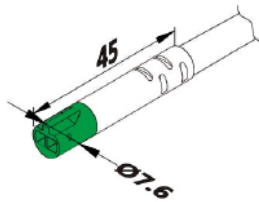

6-way distributor(1way closed)

2-way distributor

Mini female socket

Mini male plug

Build-in socket

\*Dimensions are in Metric (mm/Milimeters)

### FC MALE TO RAW WIRE BARREL CONNECTORS

Lengths	<b>4" (100mm)</b>	<b>1 Ft (300mm)</b>
Product Number	<b>8100-FC-M-2C-4in</b>	<b>8100-FC-M-2C-1ft</b>
Type	FC-Male Connector	FC-Male Connector
Voltage Range	1-24V	1-24V
Amps	6 Amps Maximum	6 Amps Maximum
Barrel End Dimension	1.75"L x .3"Dia	1.75"L x .3"Dia

### FEMALE TO RAW WIRE BARREL CONNECTORS

Lengths	<b>4" (100mm)</b>	<b>1 Ft (300mm)</b>
Product Number	<b>8100-FC-F-2C-4in</b>	<b>8100-FC-F-2C-1ft</b>
Type	FC-Female Socket	FC-Female Socket
Voltage Range	1-24V	1-24V
Amps	6 Amps Maximum	6 Amps Maximum
Barrel End Dimension	12.3"L x .4"Dia	12.3"L x .4"Dia

### MALE TO FEMALE EXTENSION CONNECTOR CABLES

Lengths	<b>3ft (1M)</b>	<b>6.5ft (2M)</b>
Product Number	<b>8100-FC-EXT-2C-3ft</b>	<b>8100-FC-EXT-2C-6.5ft</b>
Type	Extension Cables	Extension Cables
Voltage Range	1-24V	1-24V
Amps	6 Amps Maximum	6 Amps Maximum
Barrel End Dimension	M- 1.75"L x .3"Dia F -12.3"L x .4"Dia	M- 1.75"L x .3"Dia F -12.3"L x .4"Dia