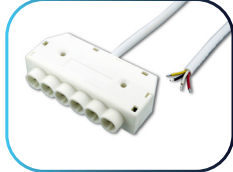

Lengths	10ft (3M)
Product Number	8150-FC-EXT-4C-10ft
Type	RGB Extension Cables
Voltage Range	1-24V
Amps	6 Amps Maximum

6-WAY RGB BARREL CONNECTOR SPLITTER CABLES

Product Number	8150-FC6Y-4C
Type	RGB 6-way Splitter
Voltage Range	1-24V
Amps	10 Amps Maximum
Length	18" (500mm)