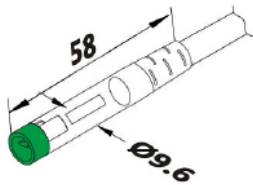

6-way distributor(1way closed)

2-way distributor

Mini female socket

Mini male plug

Build-in socket

\*Dimensions are in Metric (mm/Milimeters)

### FC MALE TO RAW WIRE BARREL CONNECTORS

Lengths	<b>4" (100mm)</b>	<b>1 Ft (300mm)</b>
Product Number	<b>8100-FC-M-2C-4in</b>	<b>8100-FC-M-2C-1ft</b>
Type	FC-Male Connector	FC-Male Connector
Voltage Range	1-24V	1-24V
Amps	6 Amps Maximum	6 Amps Maximum
Barrel End Dimension	1.75"L x .3"Dia	1.75"L x .3"Dia

### FEMALE TO RAW WIRE BARREL CONNECTORS

Lengths	<b>4" (100mm)</b>	<b>1 Ft (300mm)</b>
Product Number	<b>8100-FC-F-2C-4in</b>	<b>8100-FC-F-2C-1ft</b>
Type	FC-Female Socket	FC-Female Socket
Voltage Range	1-24V	1-24V
Amps	6 Amps Maximum	6 Amps Maximum
Barrel End Dimension	12.3"L x .4"Dia	12.3"L x .4"Dia

### MALE TO FEMALE EXTENSION CONNECTOR CABLES

Lengths	<b>3ft (1M)</b>	<b>6.5ft (2M)</b>
Product Number	<b>8100-FC-EXT-2C-3ft</b>	<b>8100-FC-EXT-2C-6.5ft</b>
Type	Extension Cables	Extension Cables
Voltage Range	1-24V	1-24V
Amps	6 Amps Maximum	6 Amps Maximum
Barrel End Dimension	M- 1.75"L x .3"Dia F -12.3"L x .4"Dia	M- 1.75"L x .3"Dia F -12.3"L x .4"Dia