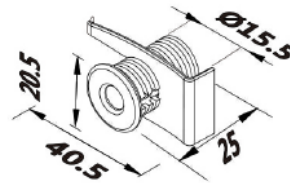

6-way distributor(1way closed)

2-way distributor

Mini female socket

Mini male plug

Build-in socket

\*Dimensions are in Metric (mm/Milimeters)

### FC MALE TO RAW WIRE BARREL CONNECTORS

Lengths	<b>4" (100mm)</b>	<b>1 Ft (300mm)</b>
Product Number	<b>8100-FC-M-2C-4in</b>	<b>8100-FC-M-2C-1ft</b>
Type	FC-Male Connector	FC-Male Connector
Voltage Range	1-24V	1-24V
Amps	6 Amps Maximum	6 Amps Maximum
Barrel End Dimension	1.75"L x .3"Dia	1.75"L x .3"Dia

### FEMALE TO RAW WIRE BARREL CONNECTORS

Lengths	<b>4" (100mm)</b>	<b>1 Ft (300mm)</b>
Product Number	<b>8100-FC-F-2C-4in</b>	<b>8100-FC-F-2C-1ft</b>
Type	FC-Female Socket	FC-Female Socket
Voltage Range	1-24V	1-24V
Amps	6 Amps Maximum	6 Amps Maximum
Barrel End Dimension	12.3"L x .4"Dia	12.3"L x .4"Dia

### MALE TO FEMALE EXTENSION CONNECTOR CABLES

Lengths	<b>3ft (1M)</b>	<b>6.5ft (2M)</b>
Product Number	<b>8100-FC-EXT-2C-3ft</b>	<b>8100-FC-EXT-2C-6.5ft</b>
Type	Extension Cables	Extension Cables
Voltage Range	1-24V	1-24V
Amps	6 Amps Maximum	6 Amps Maximum
Barrel End Dimension	M- 1.75"L x .3"Dia F -12.3"L x .4"Dia	M- 1.75"L x .3"Dia F -12.3"L x .4"Dia