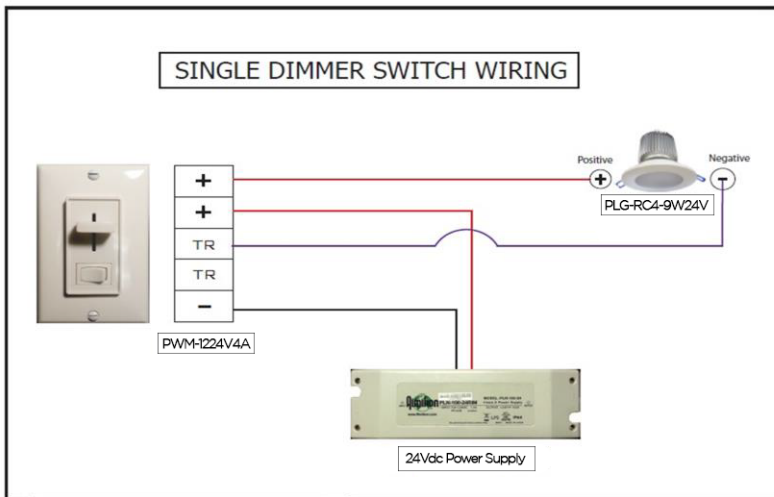

Lovo™ Series

12/24Vdc PWM Low Voltage Decor Slide Dimmer Switch

Specifications

Part #: 8000-PWM-1224V4A-DEC-W
 Color: White
 Input Voltage: 12/24 volt DC 4 amp max
 Output: 12/24 volt DC
 Net Weight: .2lbs
 Dimensions: 4-1/8 " x 1-3/4"
 Certifications: UL,CUL,

Product Description

Prism Lovo™ Series Extra low voltage décor dimmer switch can be used with 12 or 24 volt DC LED lighting products such as Recessed LED lights , Cabinet LED lights , LovoFlex LED Strip, Etc.
 12v Wall lamp or 24 volt outdoor flood lamp.
 Decor style wall plate sold separately.
 Warranty 1 year