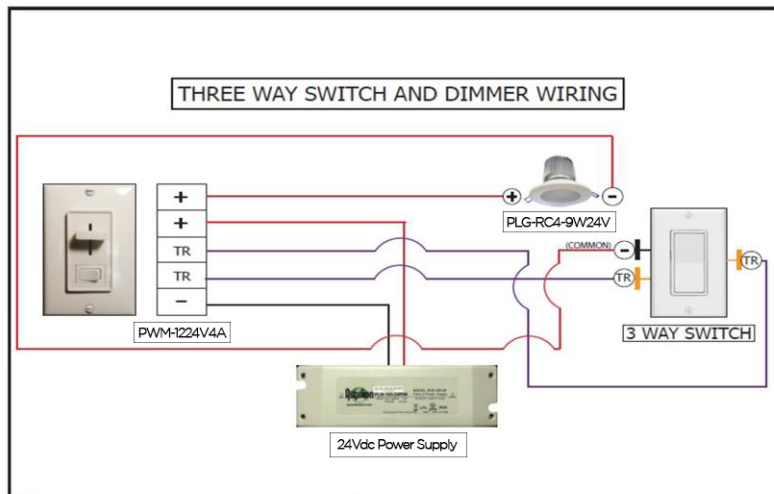

Lovo™ Series

12/24Vdc PWM Low Voltage Decor Slide Dimmer Switch

Specifications

Part #: 8000-PWM-1224V4A-DEC-W
 Color: White
 Input Voltage: 12/24 volt DC 4 amp max
 Output: 12/24 volt DC
 Net Weight: .2lbs
 Dimensions: 4-1/8 " x 1-3/4"
 Certifications: UL,CUL,

Product Description

Prism Lovo™ Series Extra low voltage décor dimmer switch can be used with 12 or 24 volt DC LED lighting products such as Recessed LED lights , Cabinet LED lights , LovoFlex LED Strip, Etc.
 12v Wall lamp or 24 volt outdoor flood lamp.
 Decor style wall plate sold separately.
 Warranty 1 year