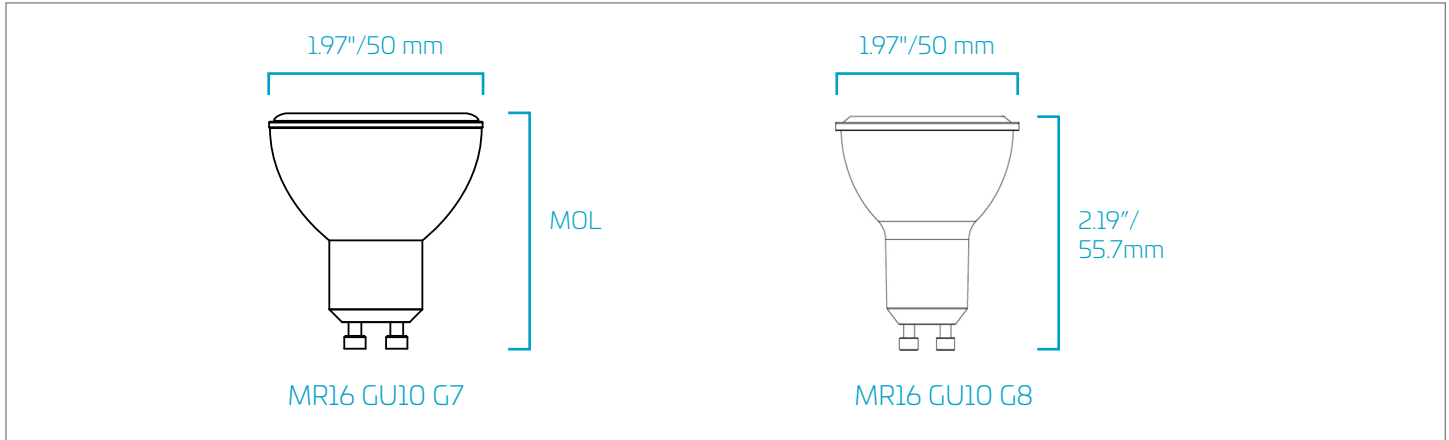

LED MR16 Dimmable : GU10 Base

Dimensions

Ordering Information

Order Code	Item #	W	Lm	CCT	CRI	Bm	MOL	Life/Hrs*	Replaces Halogen	ENERGY STAR
10067	LED7WGU10/FL/827-DIM-G8	7W	500	2700K	80+	40°	2.19"	25,000	50W GU10	★
10011	LED7WGU10/FL/830-DIM-G8	7W	500	3000K	80+	40°	2.19"	25,000	50W GU10	★
10081	LED7WGU10/FL/840-DIM-G8	7W	500	4000K	80+	40°	2.19"	25,000	50W GU10	★
09988	LED7WGU10/NFL/827-DIM-G8	7W	500	2700K	80+	20°	2.19"	25,000	50W GU10	★
10013	LED7WGU10/NFL/830-DIM-G8	7W	500	3000K	80+	20°	2.19"	25,000	50W GU10	★
09496	LED7WGU10/FL/827-DIM-G7	7W	500	2700K	80+	40°	2.19"	25,000	50W GU10	★
09497	LED7WGU10/FL/830-DIM-G7	7W	500	3000K	80+	40°	2.19"	25,000	50W GU10	★
09498	LED7WGU10/FL/840-DIM-G7	7W	500	4000K	80+	40°	2.19"	25,000	50W GU10	★
09546	LED7WGU10/NFL/827-DIM-G7	7W	500	2700K	80+	20°	2.19"	25,000	50W GU10	★
09547	LED7WGU10/NFL/830-DIM-G7	7W	500	3000K	80+	20°	2.19"	25,000	50W GU10	★
09548	LED7WGU10/NFL/840-DIM-G7	7W	500	4000K	80+	20°	2.19"	25,000	50W GU10	★
09435	LED7WGU10/20/827-DIM-G7	7W	500	2700K	80+	20°	2.13"	25,000	50W GU10	★
09436	LED7WGU10/20/830-DIM-G7	7W	500	3000K	80+	20°	2.13"	25,000	50W GU10	★
09437	LED7WGU10/20/840-DIM-G7	7W	500	4000K	80+	20°	2.13"	25,000	50W GU10	★
09438	LED7WGU10/40/827-DIM-G7	7W	500	2700K	80+	40°	2.13"	25,000	50W GU10	★
09439	LED7WGU10/40/830-DIM-G7	7W	500	3000K	80+	40°	2.13"	25,000	50W GU10	★
09440	LED7WGU10/40/840-DIM-G7	7W	500	4000K	80+	40°	2.13"	25,000	50W GU10	★
08840	LED7WGU10/20/840-DIM-G4	7W	450	4000K	80+	20°	2.13"	25,000	50W GU10	

NOTE: Use order code when ordering.

* 25,000 hour ENERGY STAR® rated life. 50,000 hour design life. See note on obverse.

★ ENERGY STAR® Approved

watch > like > follow

23220 W. 84th St, Shawnee, KS 66227 · (P) 1.800.852.2217 · (F) 1.800.492.8975
Canada: 81 King St, Barrie, ON L4N 6B5 · (P) 1.888.410.8151 · (F) 1.888.705.1335